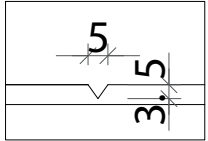

Plain/Blank FD30 Fire Rated Internal Timber Door - White 2 coats Primed

Cottage/Suffold Style FD30 Fire Rated Internal Timber Door - White 2 coats Primed

Vancouver Square 4-Panel FD30 Fire Rated Internal Timber Door - White 2 Coats Primed

Width as per order\*

6mm Trimmable Area

fireproof solid particle board

6mm Trimmable Area

Traditional 2-Panel FD30 Fire Rated Internal Timber Door - White 2 Coats Primed

120 W1 120  
W  
Width as per order\*