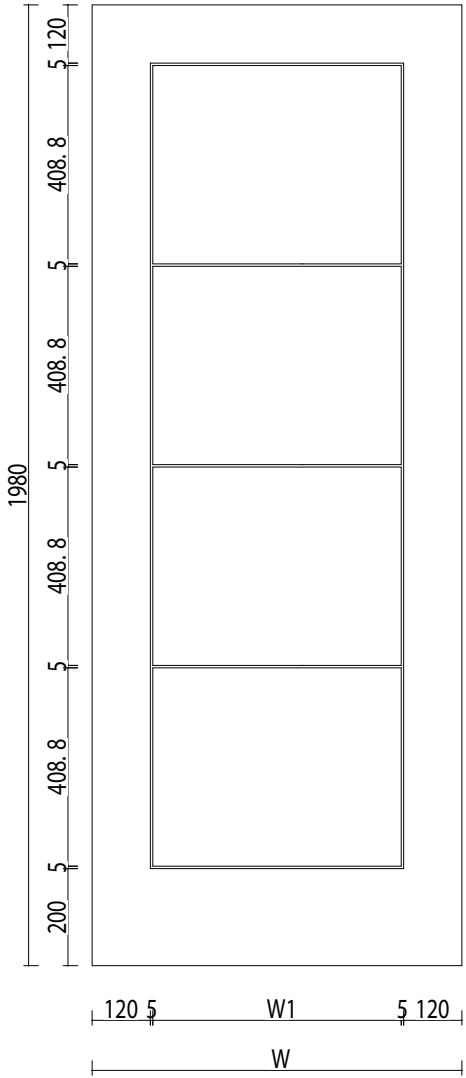

Plain/Blank FD30 Fire Rated Internal Timber Door - White 2 coats Primed

Cottage/Suffold Style FD30 Fire Rated Internal Timber Door - White 2 coats Primed

Vancouver Square 4-Panel FD30 Fire Rated Internal Timber Door - White 2 Coats Primed

Width as per order\*

6mm Trimmable Area

fireproof solid particle board

6mm Trimmable Area

Traditional 2-Panel FD30 Fire Rated Internal Timber Door - White 2 Coats Primed

120 W1 120  
W  
Width as per order\*

6mm Trimmable Area

fireproof solid particle board

6mm Trimmable Area