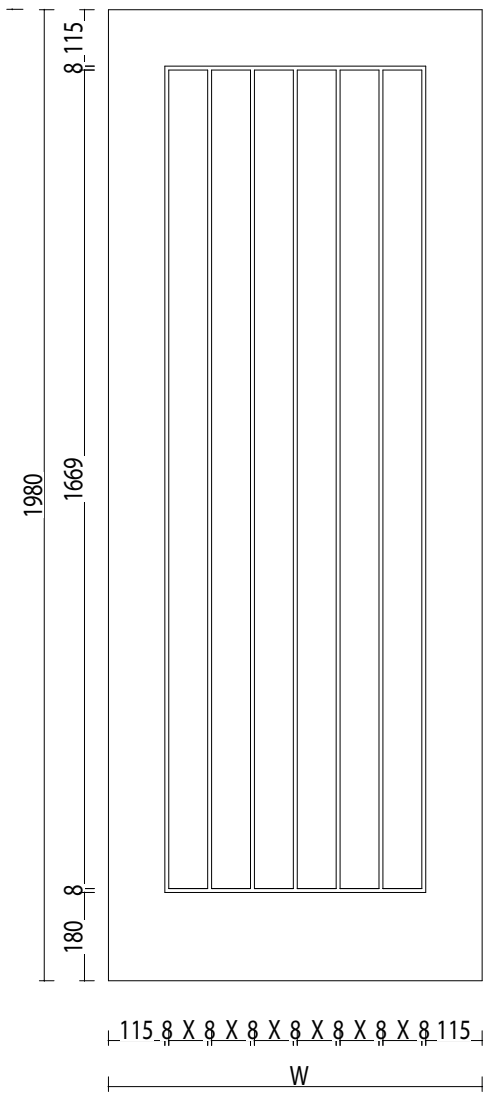

Plain/Blank FD30 Fire Rated Internal Timber Door - White 2 coats Primed

Cottage/Suffold Style FD30 Fire Rated Internal Timber Door - White 2 coats Primed

Vancouver Square 4-Panel FD30 Fire Rated Internal Timber Door - White 2 Coats Primed

Width as per order\*

6mm Trimmable Area

fireproof solid particle board

6mm Trimmable Area

Traditional 2-Panel FD30 Fire Rated Internal Timber Door - White 2 Coats Primed

120 W1 120  
W  
Width as per order\*

6mm Trimmable Area

fireproof solid particle board

6mm Trimmable Area