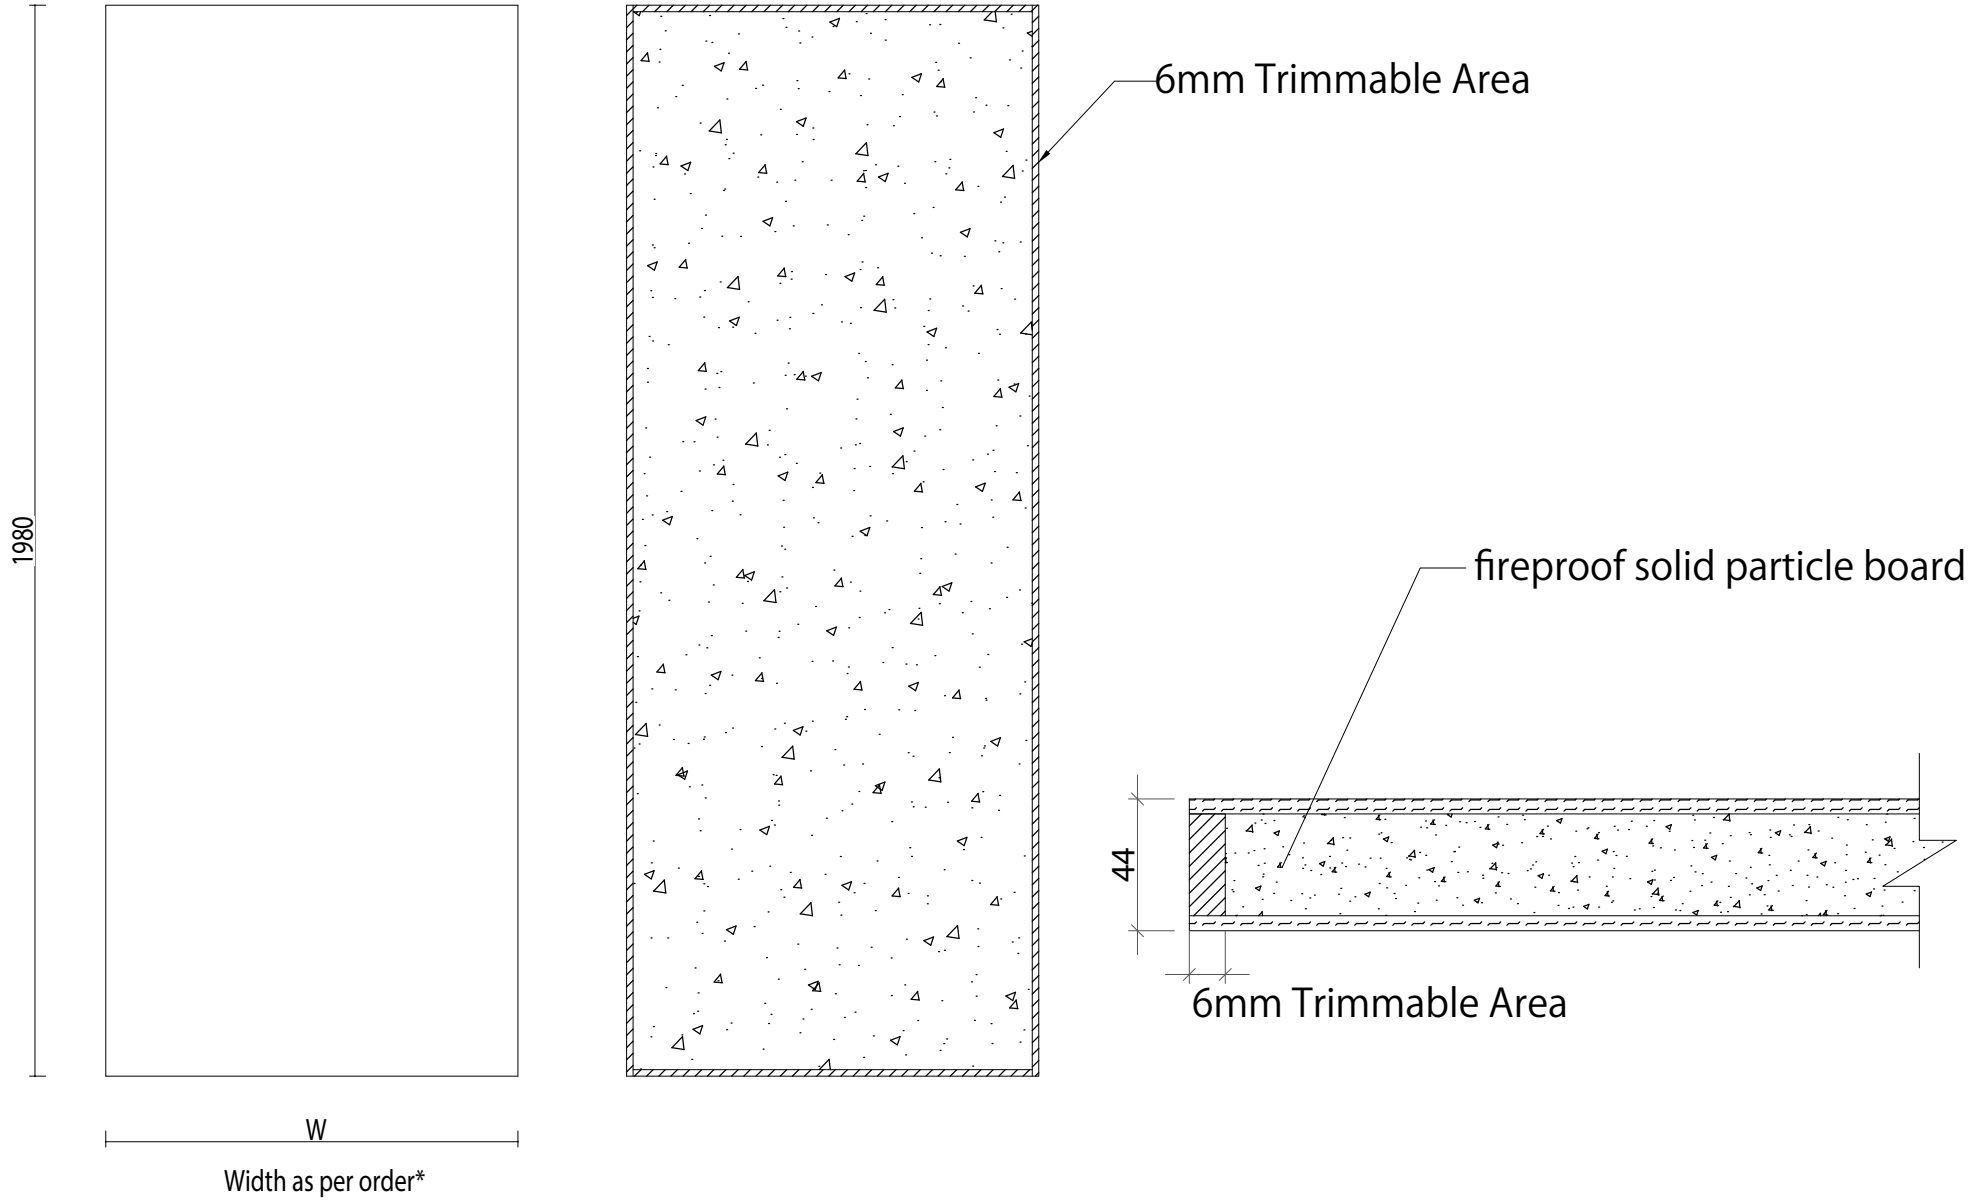

Plain/Blank FD30 Fire Rated Internal Timber Door - White 2 coats Primed

Cottage/Suffold Style FD30 Fire Rated Internal Timber Door - White 2 coats Primed

Vancouver Square 4-Panel FD30 Fire Rated Internal Timber Door - White 2 Coats Primed

Width as per order\*

6mm Trimmable Area

fireproof solid particle board

6mm Trimmable Area

Traditional 2-Panel FD30 Fire Rated Internal Timber Door - White 2 Coats Primed

120 W1 120  
W  
Width as per order\*