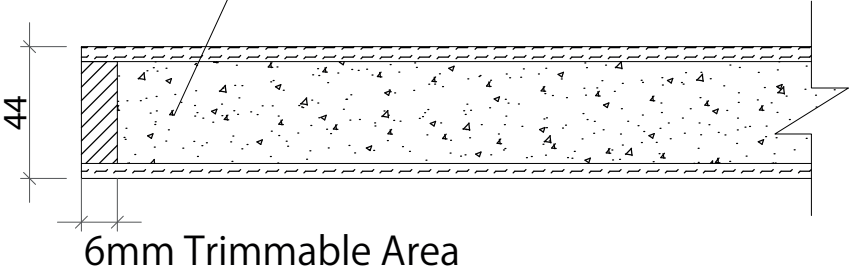

Plain/Blank FD30 Fire Rated Internal Timber Door - White 2 coats Primed

Cottage/Suffold Style FD30 Fire Rated Internal Timber Door - White 2 coats Primed

Vancouver Square 4-Panel FD30 Fire Rated Internal Timber Door - White 2 Coats Primed

Width as per order\*

6mm Trimmable Area

fireproof solid particle board

6mm Trimmable Area

Traditional 2-Panel FD30 Fire Rated Internal Timber Door - White 2 Coats Primed

120 W1 120  
W  
Width as per order\*