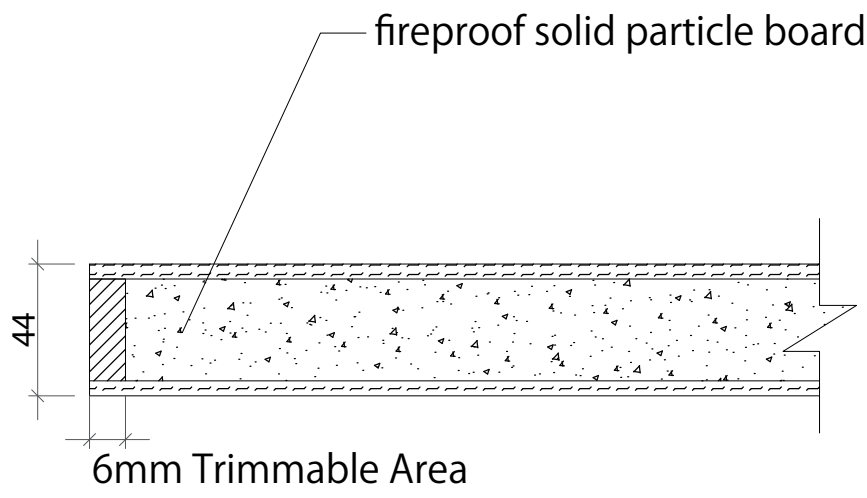

Plain/Blank FD30 Fire Rated Internal Timber Door - White 2 coats Primed

Cottage/Suffold Style FD30 Fire Rated Internal Timber Door - White 2 coats Primed

Vancouver Square 4-Panel FD30 Fire Rated Internal Timber Door - White 2 Coats Primed

Width as per order\*

6mm Trimmable Area

fireproof solid particle board

6mm Trimmable Area

Traditional 2-Panel FD30 Fire Rated Internal Timber Door - White 2 Coats Primed

120 W1 120  
W  
Width as per order\*