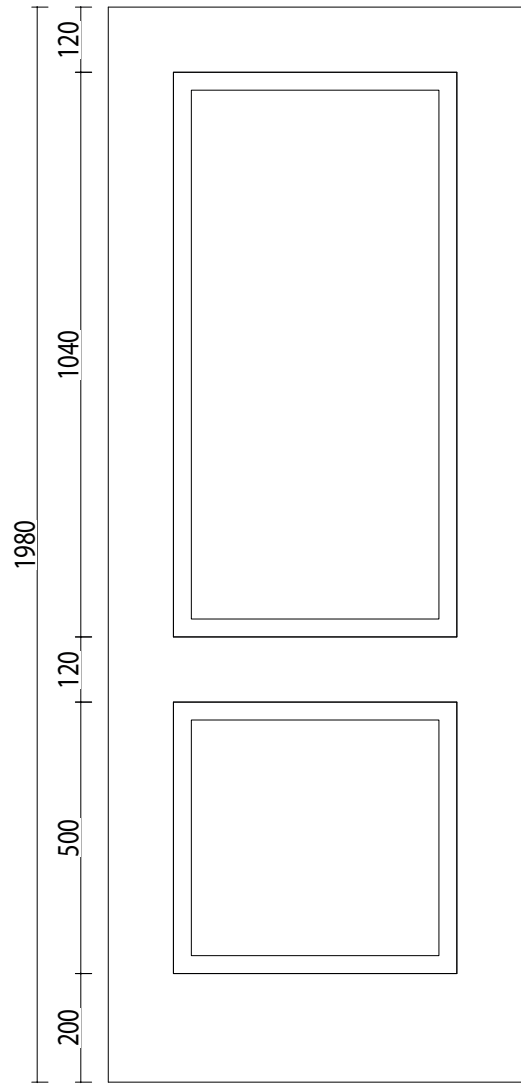

Plain/Blank FD30 Fire Rated Internal Timber Door - White 2 coats Primed

Cottage/Suffold Style FD30 Fire Rated Internal Timber Door - White 2 coats Primed

Vancouver Square 4-Panel FD30 Fire Rated Internal Timber Door - White 2 Coats Primed

Width as per order\*

6mm Trimmable Area

fireproof solid particle board

6mm Trimmable Area

Traditional 2-Panel FD30 Fire Rated Internal Timber Door - White 2 Coats Primed

120 W1 120  
W  
Width as per order\*

6mm Trimmable Area

fireproof solid particle board

6mm Trimmable Area