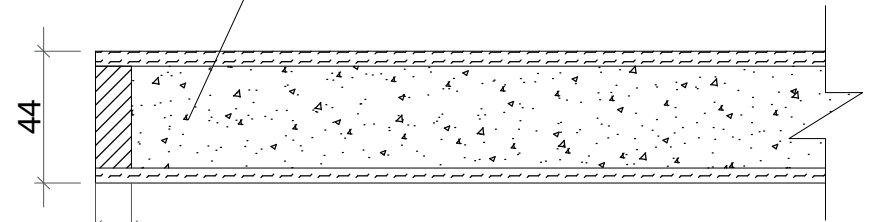

fireproof solid particle board

6mm Trimmable Area