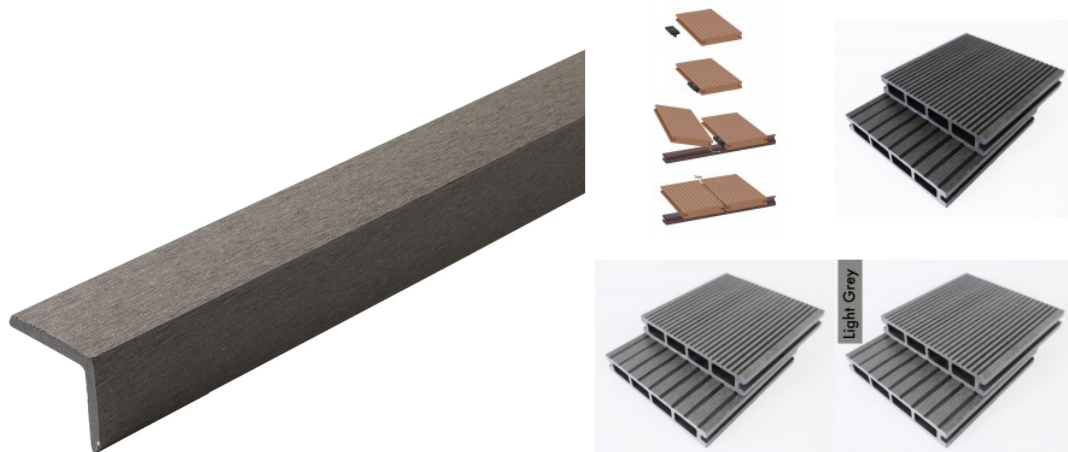

Edging L Corner Trim Profile Nosing for Composite Decking Plastic Decking PVC Decking WPC Decking - 3m Lengths**£15.00**

Finish your decking corners in style with this corner composite L trim, simply fixed with adhesive or countersunk screws.

Supplied in 3m lengths.

46mm

Length: 3000mm

Material: Polyethelyne

* We always recommend adding on 10% extra for cuts/wastage etc. as we can't be held liable for shortages in ordering/extra delivery charges or variations in colour from batch to batch due to the manufacturing process.

Note: To allow for expansion and maintenance, please be sure to keep a 30mm expansion gaps between all sides of your deck and any obstructions such as walls, fences, etc.